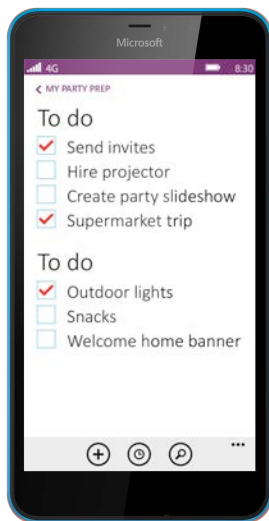

ONENOTE MOBILE

OneNote Mobile makes it easy to capture notes and ideas on the go. You can type a note, use your phone's camera to capture a photo and insert it into a note, capture audio using your phone's microphone, or dictate a voice note while you're doing something else on your phone and have it automatically transcribed and inserted into OneNote. It can even work when your phone is locked.

ON THE START SCREEN

OneNote is a separate app on your Start screen, enabling you to get to it even faster. Tap the OneNote Live Tile on the Start screen to see all your OneNote notebooks. By default, you'll see any existing notebooks on OneDrive that are tied to the Microsoft account you used to set up your phone, as well as a new one that was created when you set up your phone. You'll also see a shared notebook for any Rooms you've created.

The OneNote Live Tile will even show you which note was updated last. If you want, you can pin individual notes to the Start screen for faster access.

FIND YOUR NOTES FAST

If you find yourself using OneNote more and more, don't worry. It's easy to navigate your notebooks. You can also search the text in your notes — just tap Search and enter a word or phrase. Or tap Recent to see your notes in the order you last accessed them.

AUTOMATIC SYNC WITH ONEDRIVE AND OFFICE 365

By default, all your OneNote notebooks are automatically synced with OneDrive or OneDrive Pro on Office 365, making it easy to create a to-do list on your PC and then check off items as they're completed on your phone. It works the other way, too, so you can capture a photo of a whiteboard using your phone and then view it on your PC using the desktop version of OneNote or the OneNote Web App. Of course, you have complete control over which notebooks or pages in a notebook are synced. (Not all notebooks or pages are synced, only the ones you access.)

EASY INFORMATION CAPTURING AND RICH FORMATTING

When you're viewing a note, just tap on the screen where you want to edit the note — it'll bring up the Word Flow Keyboard, which can help correct and predict your typing. Below the keyboard, you'll see buttons for inserting a To-Do item with checkbox, creating a bulleted list, inserting an existing photo (or capturing and inserting a new one), and capturing audio using your phone's microphone. Tap More to the right of those buttons to share a note, pin it to Start, create a numbered list, increase or decrease indent, or choose formatting options that include bold, italics, underlined, and highlighting.

DID YOU KNOW?

You can send photos to OneNote. Just shoot a picture with the camera, tap and hold the photo, tap Share, and choose OneNote.

DID YOU KNOW?

You can dictate your notes and have them automatically transcribed and added to OneNote, without having to type them in by hand: press and hold the Search button to activate Speech. Say "Note" and speak your note.