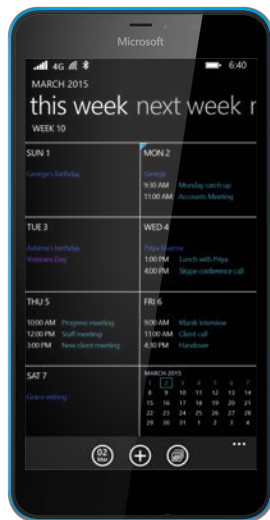

IMPROVED CALENDAR

Windows Phone provides powerful calendar tools to help you stay on top of your day, beginning by displaying your next appointment on the lock screen and Start screen. With Windows Phone 8.1, you can now view your schedule in different ways, with interactive weekly, monthly and even yearly calendars, all just one tap away.

Automatic weather forecasts appear above each day to help you dress for the weather. Appointments from multiple calendars are displayed in one place and colour-coded — including your Room and Facebook events.

ALWAYS KNOW WHAT'S NEXT

Your Windows Phone puts upcoming appointments front and centre. Your next appointment is readily displayed on your phone's lock screen and as a large notification just prior to you meeting. You'll also see your next meeting displayed on the Calendar Live Tile on the Start screen — showing you at a glance where you need to be next.

SEE ALL YOUR CALENDARS IN ONE PLACE

Your Windows Phone supports multiple calendars, including those from Hotmail, Outlook.com, Google, Yahoo, Exchange Server, your Rooms, and Facebook, with the ability to turn each one on or off at any time. You'll see appointments across all your calendars in a single view, with appointments from each calendar colour-coded to help you differentiate between personal and work commitments at a glance. You can sync and view multiple calendars for Exchange ActiveSync-enabled accounts.

QUICK EVENTS

Quick Events in Windows Phone 8.1 let you create appointments faster by typing the subject from directly within your calendar's day view — just tap the time for the appointment in the displayed grid and start typing.

VIEW YOUR COMPLETE SCHEDULE YOUR WAY

Windows Phone gives you multiple ways to view your calendar, depending on whether you're making a new appointment or working your way through an already packed day, week or month. Just tap the View button to select an interactive day, week, month view. You can even access your yearly calendar. Each view lets you slide left or right to instantly see past or future dates. For example, on the day view, you can slide left to see tomorrow's schedule or slide right to see your appointments from yesterday. You can always return to your current schedule by tapping the Today button. And because each view is interactive, you can quickly tap a week, month or year to drill right down to specific appointments.

DID YOU KNOW?

When viewing a meeting on your calendar you can view a complete list of attendees by tapping the Attendees link.

DID YOU KNOW?

By opening an appointment and tapping the Late button that looks like a running figure you can send an email telling everyone that you're running late.

DID YOU KNOW?

Windows Phone lets you use your calendar to sync, view, and manage your Task List, which you'll find by tapping the More button.