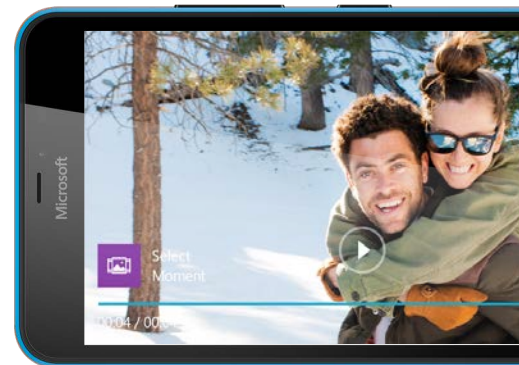

Built-in Skype and auto-sign in. Skype now comes built-in on Windows Phone 8.1. You can be signed into your account automatically when you sign in to your Microsoft account. This will automatically integrate your Skype contacts into the People Hub.

Social Extensibility framework. You can now install your favorite apps, sign in just once - and the People Hub and Live Tile experience will automatically light up, including deep links to social updates and a new Connect panel that links you directly to other info and features in the app.

INTERNET EXPLORER 11 FOR WINDOWS PHONE 8.1

Your Windows Phone puts what the web is about in your pocket, making it easy to find, view, and act on web content. The new and improved features have been detailed later on in this guide.

WINDOWS PHONE STORE

The Windows Phone Store is your superstore for loading up your Lumia 640 XL with stuff that makes it uniquely yours, including apps, games, and music. The new and improved features have been detailed later on in this guide.

DID YOU KNOW?

Windows Phone's camera roll will automatically group your photos and videos into "collections" based on date, location and activity. With the new Collection features, your camera roll gets organized in a way that means more to you, making it easier to find and share your photos.

DID YOU KNOW?

Windows Phone 8.1 now comes with Custom Volume Settings which includes separate sliders for your ringer/notifications and for your apps and media.

DID YOU KNOW?

Windows Phone 8.1 now features a "project my screen" setting which can enable either a wireless or USB connection to a monitor, TV, or projector.