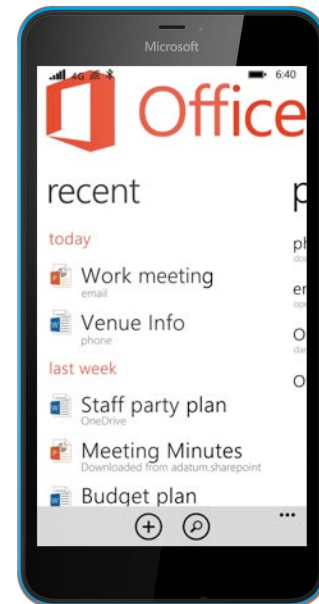

Skype comes pre-loaded on Lumia 640 XL so you have instant access to free calls to over 300 million Skype users. The Skype experience is made even better with built-in Skype integration and a front-facing camera which allow you to switch seamlessly between voice and video calls and chat with the utmost ease.

Pre-Loaded Windows Phone 8.1 and Lumia Denim Update

Lumia 640 XL comes with the latest version of Windows Phone 8.1 and the Lumia Denim update, complete with one-swipe Action Center, Word Flow, Live Folders and Cortana (in select markets), a truly personal digital assistant that anticipates your needs and makes tailored suggestions. Better still, you can stay up-to-date with the best features through regular updates to Windows. Lumia 640 XL will upgrade to, and benefit from the core features of Windows 10 as it becomes available later this year.

Securely Store Your Documents, Photos and More

Save and sync photos, videos and Office documents securely with free OneDrive cloud storage*, so important documents are always right at your fingertips.

With OneDrive, you can rest assured that all your most important documents and photos are safe from loss. The auto back-up feature automatically uploads your files with zero hassle. And since the OneDrive upload file size limit has increased by 400%, to 10GB, you can upload whatever documents and videos you need without having to worry about size.

* 15 GB of OneDrive access comes standard. Additional 15 GB of OneDrive access with activation of camera roll backup. Unlimited OneDrive access with activation of included Office 365 Personal subscription.