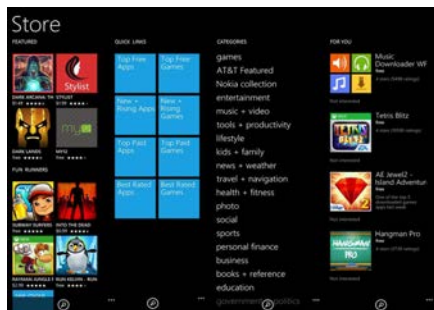

WINDOWS PHONE STORE

The Windows Phone Store - available in 191 countries - is your superstore for loading up your Windows Phone with apps and games. Even if you don't know exactly what you're looking for you'll have plenty of opportunity to discover something interesting. By just entering the Store you'll see a listing of Featured apps & games, and app collections that align with your interests. Swipe to the left to see personal recommendations selected just "For You".

The Windows Phone Store utilizes the power of Bing search technology to deliver the most relevant results and recommendations. The Store even learns what you like and recommends apps just for you. We think you'll also appreciate how we've made it easy to decide whether apps are right for you - and to stay on top of any updates.

The Windows Phone Store is quick, convenient, one-stop shopping for your phone - with a new experience every time you visit.

FINDING THE APPS YOU'LL LOVE

The Windows Phone Store provides many ways to shop for apps - just tap the Store Tile on the Start screen (or tap Store in your App list) and start exploring. The Store is now comprised of four main panels: Featured apps, Quick Links, Categories, and a "For You" panel.

While browsing apps, the first thing you'll see is the **Featured apps** of the day. Each Featured app is quality-rated by a team of editors, and selected based on consumer appeal. Scroll down to find recommended Collections which are also hand-curated to help you discover great apps in the Store.

Quick Links give you the best sellers, including Top Free, Top Paid, Top Games, Best Rated. These are perennial favourites that consumers love to see.

Categories allow you to "browse the aisles" for the apps you want. Categories make it easy to find certain types of apps — such as those for entertainment, news, sports, business, education and will also include a category of apps made especially for your Lumia.

The **For You** panel provides opt-in personal suggestions that Bing thinks you may like based on your interests, previous purchases and activity on your Facebook page.

DID YOU KNOW?

You can now choose to have all your apps update automatically. Once they've been updated, you'll receive a notification in the Action Center.

DID YOU KNOW?

New Windows 8 "universal apps" can be purchased once and downloaded for use all across your Windows 8 devices – phone, PC and tablet.

DID YOU KNOW?

The enhanced Store interface provides more app details to help you find the perfect app, sorting reviews by most helpful, recent, highest and lowest rated.