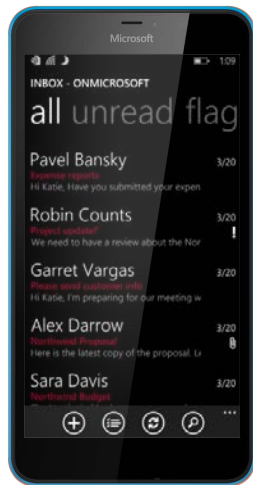

Windows Phone makes managing your email easier than ever. If you're like most people, you probably have at least one email account for work and two or more personal accounts. However, many smartphones today take an all-or-nothing approach when it comes to email; either all your inboxes are combined or all of them are separate. Your Windows Phone takes a smarter approach, putting you in control by letting you combine email from two or more accounts in a single Linked Inbox, which you can pin to the Start screen for easy access. You can also pin specific email folders to the Start Screen.

Windows Phone includes other powerful email tools, too. Conversation view groups your email by sender and subject, so that you can easily get to earlier messages on a topic. You can search your inbox by keyword, flag emails for future follow-up, filter by status (such as unread, flagged or urgent), and delete multiple messages at once. Phone numbers and addresses are automatically hyperlinked in email messages, enabling you to call or map them with just a tap.

With Windows Phone, you can even dictate your email messages. We also added a dark inbox view that matches your phone's Theme - just tap More > Settings from within Outlook Mobile to adjust this and other settings.

EMAIL CALENDAR INTEGRATION

Email on Windows Phone works hand-in-hand with your phone's calendar to help you do more. For example, you can view and respond to meeting requests directly from your inbox, just like with your PC.

Email on Windows Phone 8.1 even works with your phone's Calendar, making it easy to respond to meeting requests. Windows Phone 8.1 also offers advanced support for Microsoft Exchange Server, with capabilities that include reading IRM-protected emails, send and received signed and encrypted email using S/MIME, alpha-numeric PINs, setting Out-of-Office messages, syncing Outlook tasks, and searching the email server for messages.

MULTIPLE EMAIL ACCOUNTS

With Windows Phone, you can easily set up and check multiple email accounts, including Hotmail, Outlook.com, Office 365, Yahoo Mail, Google Mail, iCloud, Sina Weibo and most industry-standard POP and IMAP email services. Windows Phone also works with one or more Exchange Server accounts, enabling you to act on job-related email and meeting requests while on-the-go. By default, you'll see a separate Live Tile on the Start screen for each account that shows you the number of new messages for that account.

DID YOU KNOW?

You can search your inbox by keyword, flag emails for future follow-up, and filter by unread, flagged or urgent status.

DID YOU KNOW?

With Windows Phone 8.1, you can view and manage email from multiple email accounts in a single Linked Inbox.

DID YOU KNOW?

Microsoft Office documents sent as email attachments can be downloaded, opened, and saved in the Office Hub. You can also access documents stored on your SharePoint Server.