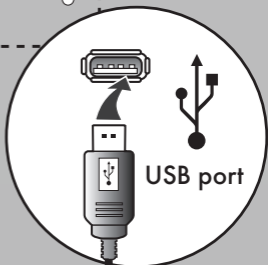

1x

1x

FUNKICK FUNKICK

2.

3.

PRESS ONCE
Previous Track /
Previous Menu Item

PRESS LONG
Fast Reverse

PRESS ONCE
Change Volume
with