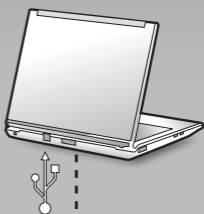

1x

1x

FUNKICK FUNKICK

2.

3.

PRESS ONCE
Previous Track /
Previous Menu Item

PRESS LONG
Fast Reverse

PRESS ONCE
Change Volume
with